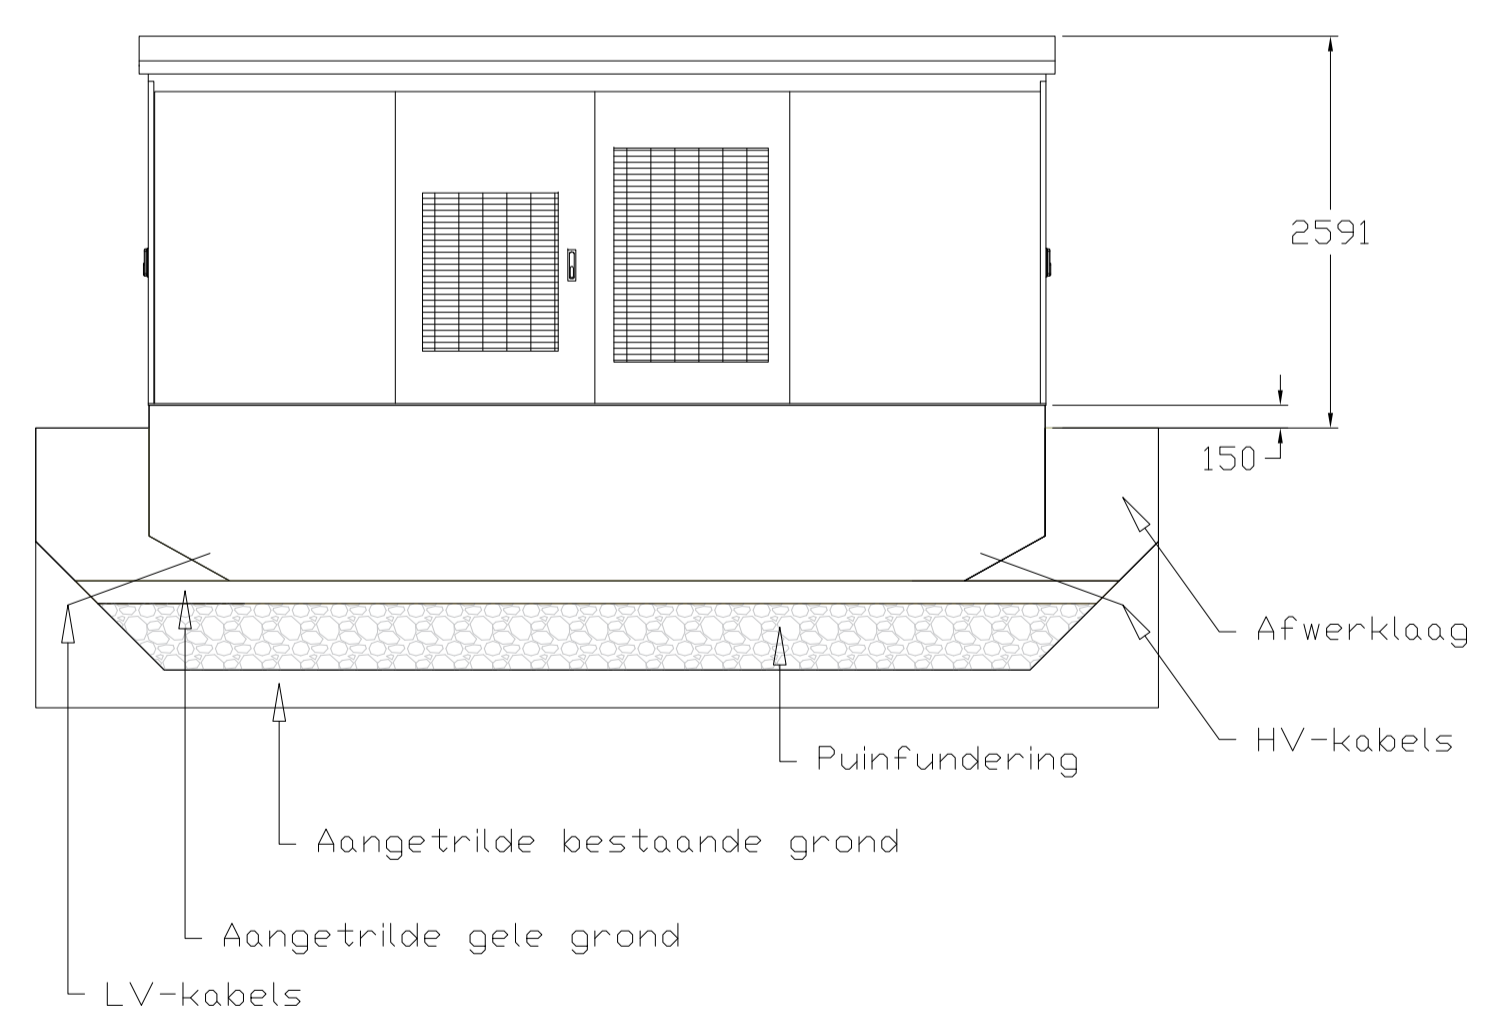

Achteraanzicht